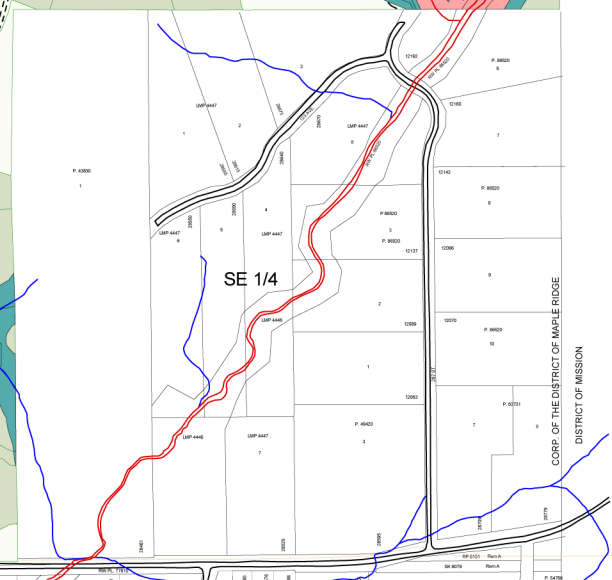

28101 Dewdney Trunk Rd.
Maple Ridge, BC, V2W 1M1
phone: (604) 462-0032
email: info@woodlot0007.com

Woodlot W0007 Riparian Management

- Riparian Reserve Zone
- Riparian Management Zone
- Forest Age 0 - 20 yrs
- Forest Age 21 - 80 yrs
- Forest Age > 80 yrs

0   250   500 Meters

November 16, 2001

KANAKAK CREEK REGIONAL PARK

MISSION TREE FARM LICENCE