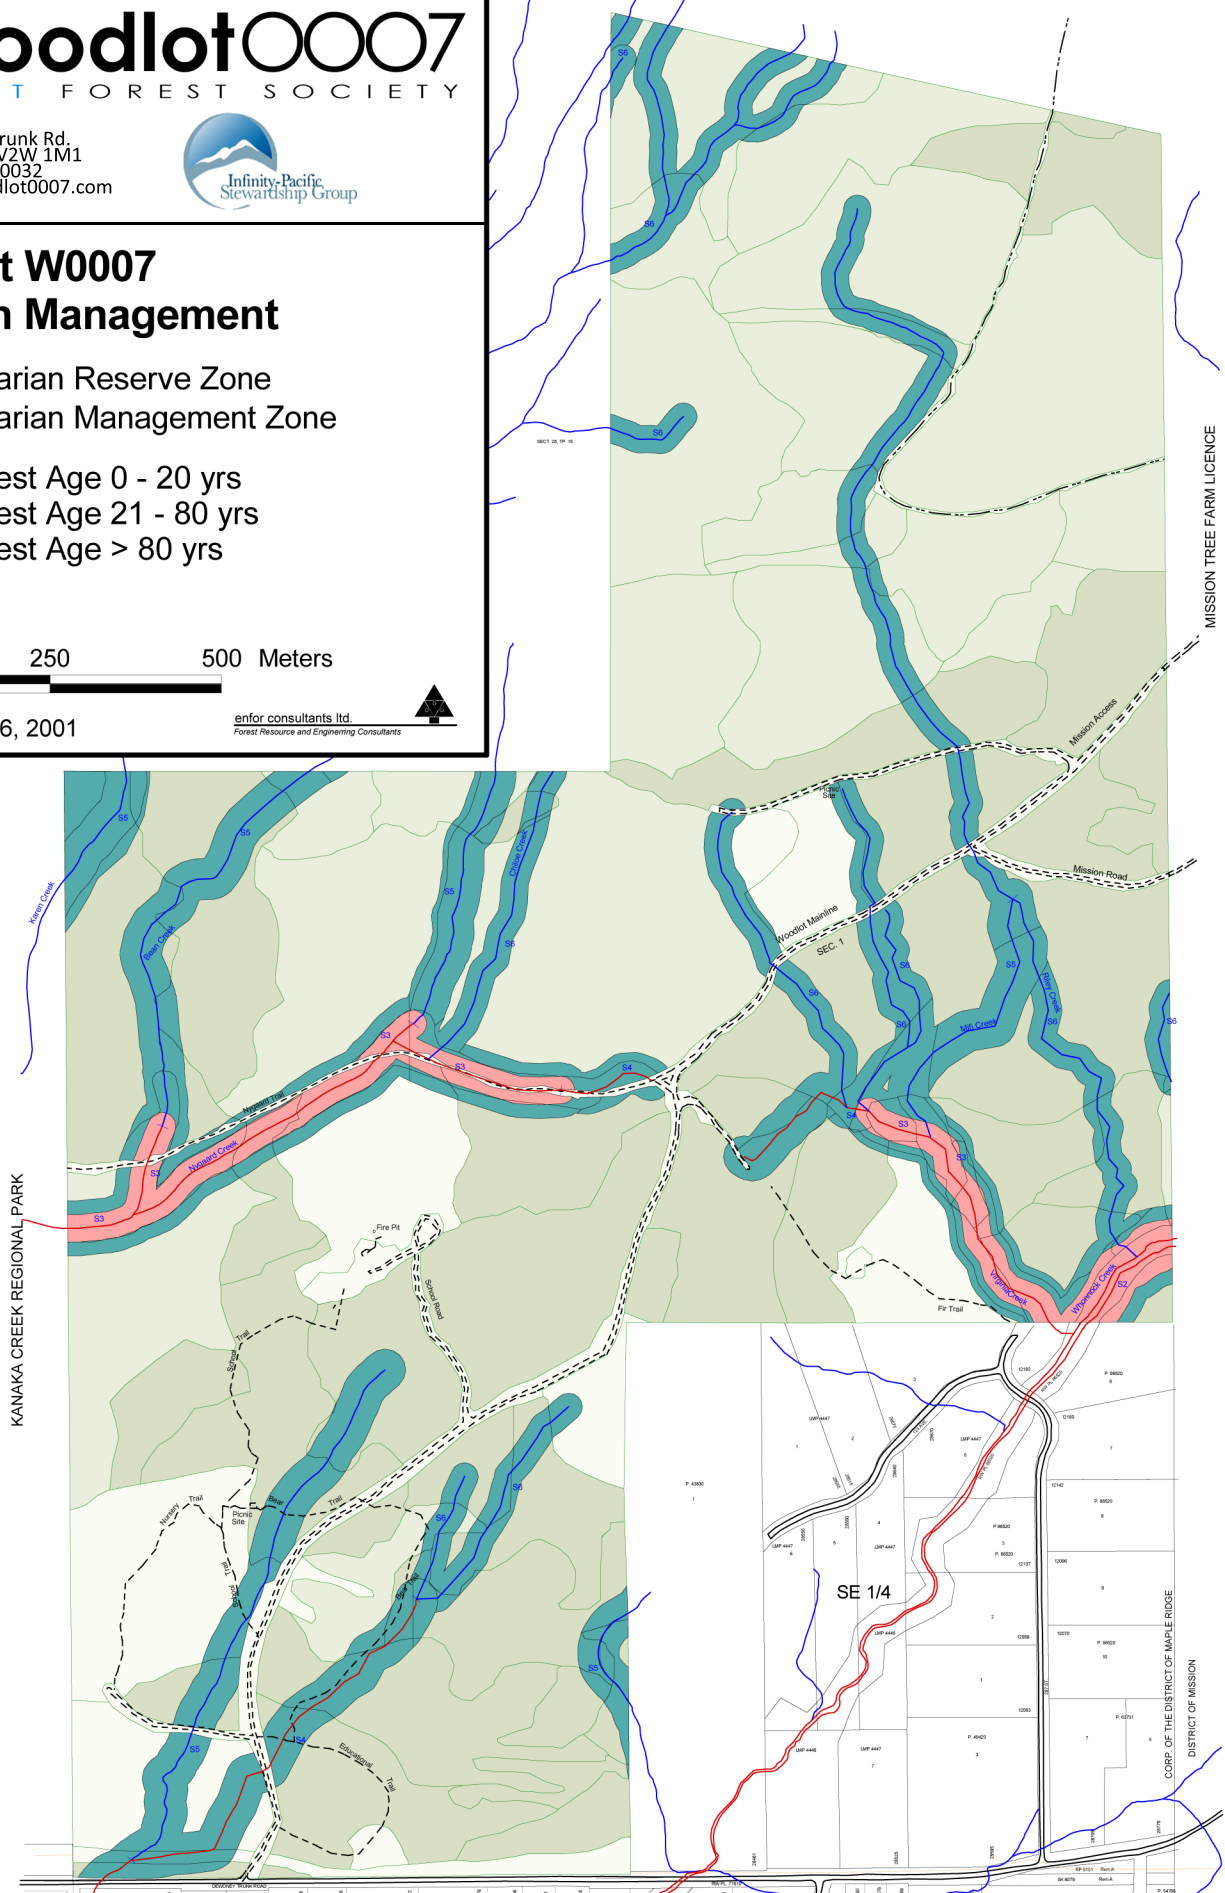

28101 Dewdney Trunk Rd.
Maple Ridge, BC, V2W 1M1
phone: (604) 462-0032
email: info@woodlot0007.com

Woodlot W0007 Riparian Management

- Riparian Reserve Zone
- Riparian Management Zone
- Forest Age 0 - 20 yrs
- Forest Age 21 - 80 yrs
- Forest Age > 80 yrs

0   250   500 Meters

November 16, 2001

KANAKAK CREEK REGIONAL PARK

MISSION TREE FARM LICENCE